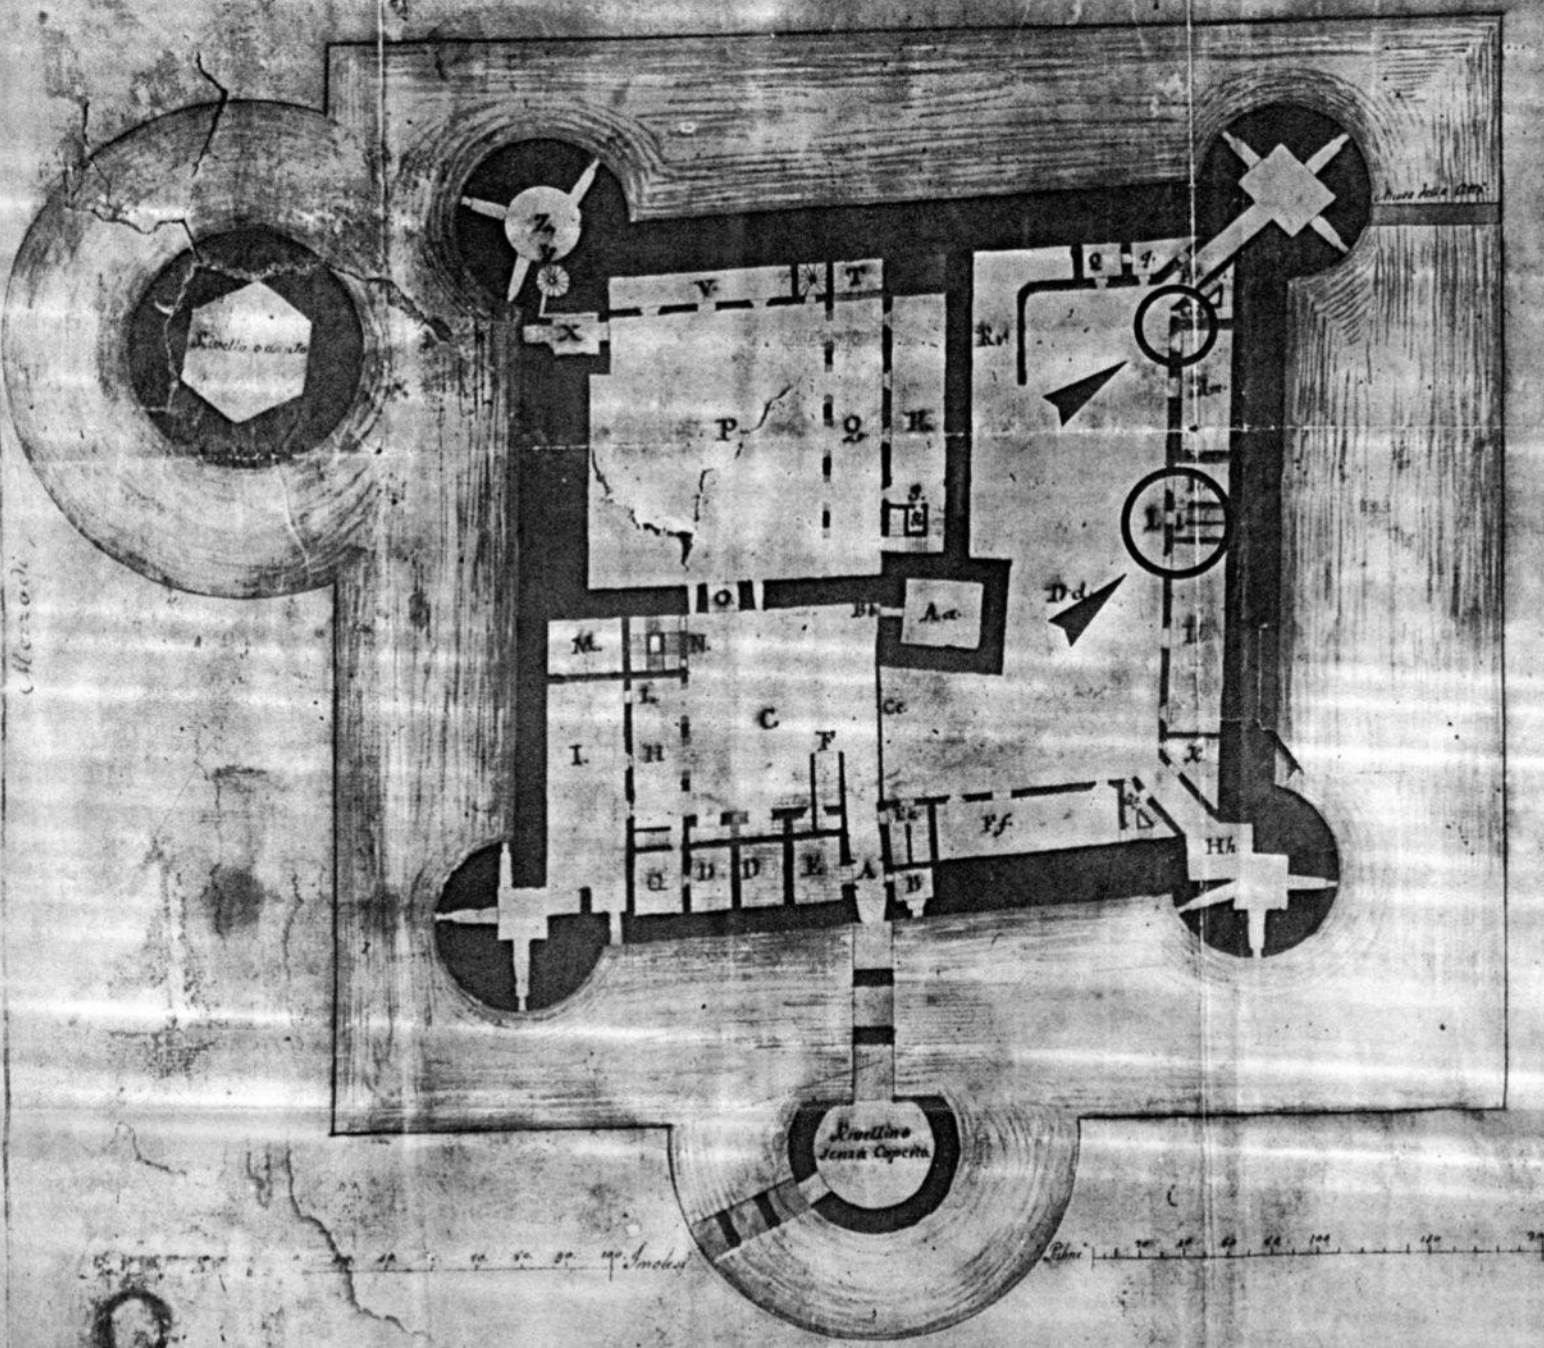

Merzoch

*Castello aperto*

*Castello senza Capote*

Scale bar with markings: 0, 20, 40, 60, 80, 100, 120, 140, 160, 180, 200

*Seventeen*